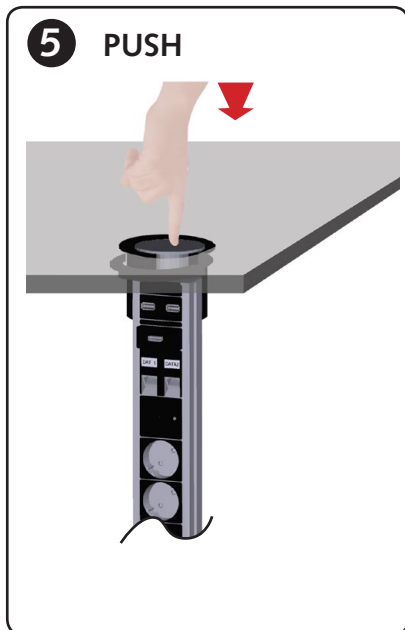

Installation Smartline Popup's : 935-P2DC

4

- TP (Data) Ext. cable not included
- USB Ext. cable not included
- HDMI Ext. cable not included
- VGA/Audio Ext. cable not included
- POWER (WIELAND) Ext. cable not included

Accessories
Wieland <-> Schuko
1.5 m 935-BA15
3.0 m 935-BA30
5.0 m 935-BA50

WIELAND GST18I3S Female type
Part no 92.931.3053.1
VDE Approval no. 40018414

Cable cord specification
H05VV-F according to EN 50525-2-11
minimum 3 x 1.5 mm²