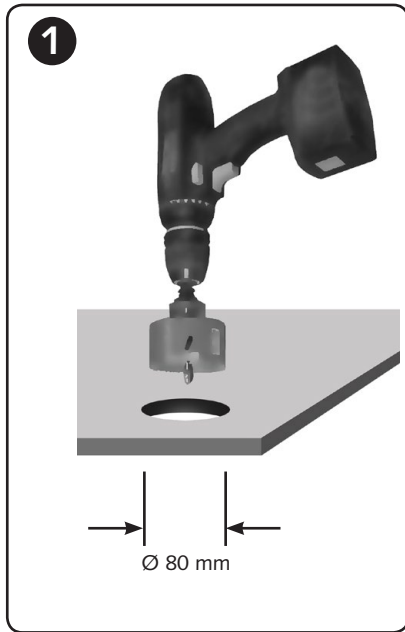

Installation Smartline Popup's : 935-P2DC

4

- TP (Data) Ext. cable not included
- USB Ext. cable not included
- HDMI Ext. cable not included
- VGA/Audio Ext. cable not included
- POWER (WIELAND) Ext. cable not included

Accessories
Wieland <-> Schuko
1.5 m 935-BA15
3.0 m 935-BA30
5.0 m 935-BA50

WIELAND GST18I3S Female type
Part no 92.931.3053.1
VDE Approval no. 40018414

Cable cord specification
H05VV-F according to EN 50525-2-11
minimum 3 x 1.5 mm²