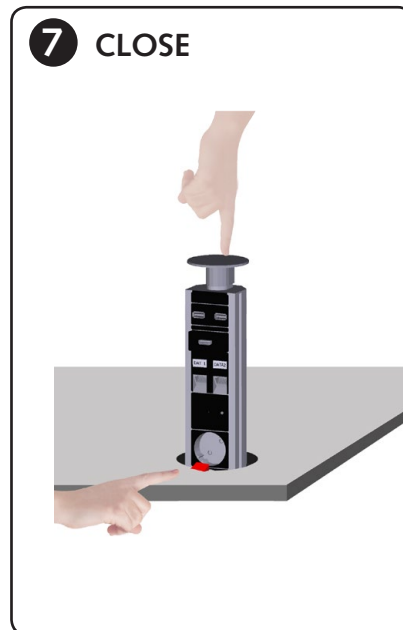

Installation Smartline Popup's : 935-P2DC

4

- TP (Data) Ext. cable not included
- USB Ext. cable not included
- HDMI Ext. cable not included
- VGA/Audio Ext. cable not included
- POWER (WIELAND) Ext. cable not included

Accessories
Wieland <-> Schuko
1.5 m 935-BA15
3.0 m 935-BA30
5.0 m 935-BA50

WIELAND GST18I3S Female type
Part no 92.931.3053.1
VDE Approval no. 40018414

Cable cord specification
H05VV-F according to EN 50525-2-11
minimum 3 x 1.5 mm²