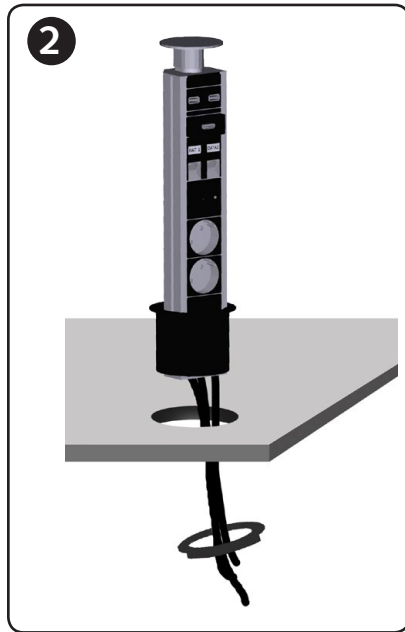

Installation Smartline Popup's : 935-P2DC

4

- TP (Data) Ext. cable not included
- USB Ext. cable not included
- HDMI Ext. cable not included
- VGA/Audio Ext. cable not included
- POWER (WIELAND) Ext. cable not included

Accessories
Wieland <-> Schuko
1.5 m 935-BA15
3.0 m 935-BA30
5.0 m 935-BA50

WIELAND GST18I3S Female type
Part no 92.931.3053.1
VDE Approval no. 40018414

Cable cord specification
H05VV-F according to EN 50525-2-11
minimum 3 x 1.5 mm²