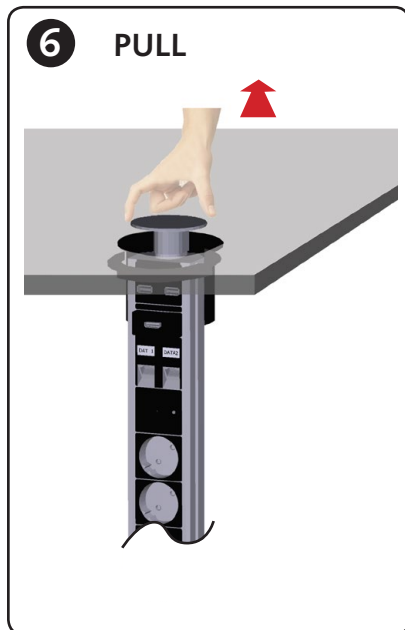

Installation Smartline Popup's : 935-P2DC

4

- TP (Data) Ext. cable not included
- USB Ext. cable not included
- HDMI Ext. cable not included
- VGA/Audio Ext. cable not included
- POWER (WIELAND) Ext. cable not included

Accessories
Wieland <-> Schuko
1.5 m 935-BA15
3.0 m 935-BA30
5.0 m 935-BA50

WIELAND GST18I3S Female type
Part no 92.931.3053.1
VDE Approval no. 40018414

Cable cord specification
H05VV-F according to EN 50525-2-11
minimum 3 x 1.5 mm²