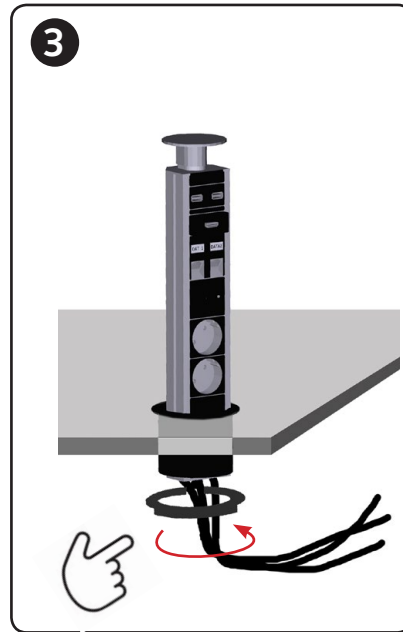

Installation Smartline Popup's : 935-P2DC

4

- TP (Data) Ext. cable not included
- USB Ext. cable not included
- HDMI Ext. cable not included
- VGA/Audio Ext. cable not included
- POWER (WIELAND) Ext. cable not included

Accessories
Wieland <-> Schuko
1.5 m 935-BA15
3.0 m 935-BA30
5.0 m 935-BA50

WIELAND GST18I3S Female type
Part no 92.931.3053.1
VDE Approval no. 40018414

Cable cord specification
H05VV-F according to EN 50525-2-11
minimum 3 x 1.5 mm²